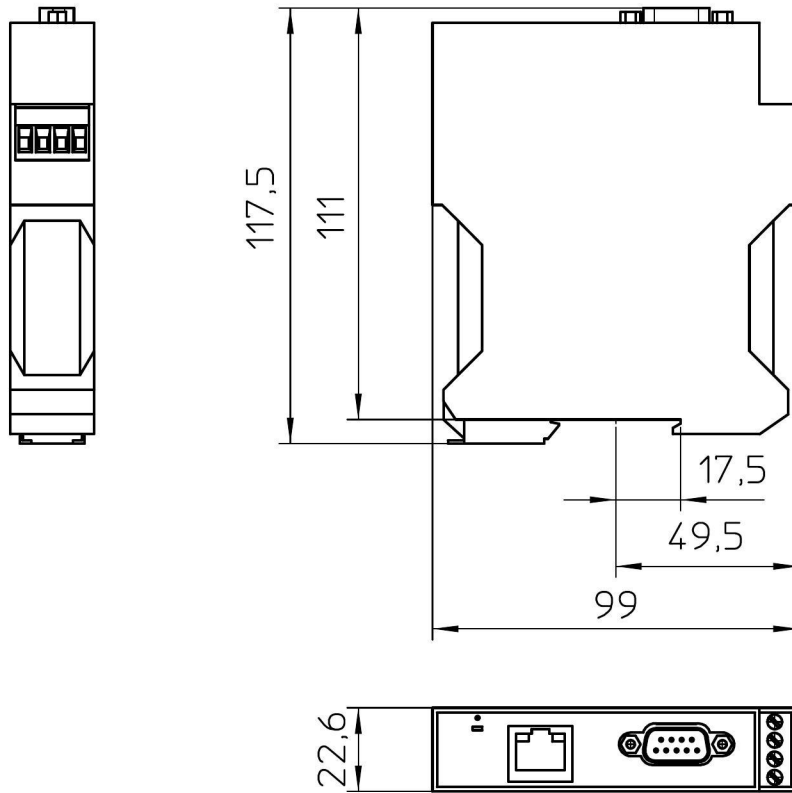

General Information
 - Simplified representation
 - Document excluded from change process
 - Linear dimensions [mm]

DIN A4	document-No. / RI	date	scale
	01046616 / 01	19.05.2020	1:2
	ident.-No.	document-type	
	2702764		
page 1 of 1	description		
	GW MODBUS TCP/RTU 1E/1DB9		

1 2 3 4 5 6